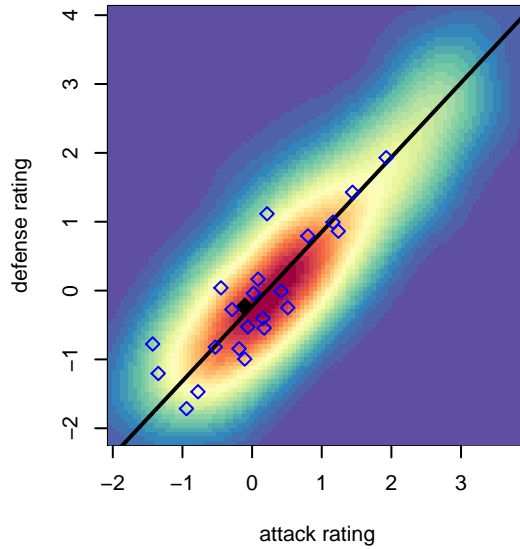

RSA Elite G04

Rainier Soccer Alliance
 Puyallup, WA
 G04 total strength=751
 attack=0.9 defense=0.79
 fall league = PSPL Copa U13
 spr league = Spr PSPL Classic 2 U13

alt names used:
 RAINIER SOCCER ALLIANCERSA ELITE G04
 RSA Elite G04/05
 RSA Elite G04-05
 RSA Elite G04
 RSA Elite G04/05
 RSA ELITE G04/05 (WA)

**attack and defense variance (black dot)
relative to other teams
and top 10 in region**

**attack and defense rating
relative to others at age
and all opponents in last 13 months**

Performance relative to 13 month average