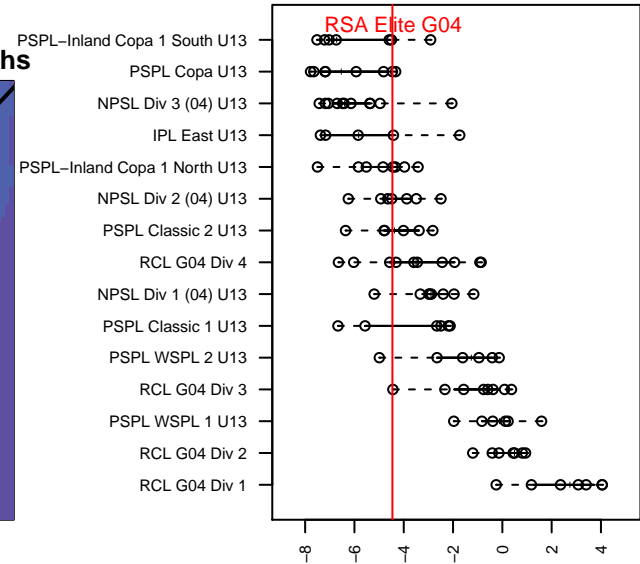

RSA Elite G04

Rainier Soccer Alliance
 Puyallup, WA
 G04 total strength=751
 attack=0.9 defense=0.79
 fall league = PSPL Copa U13
 spr league = Spr PSPL Classic 2 U13

alt names used:
 RAINIER SOCCER ALLIANCERSA ELITE G04
 RSA Elite G04/05
 RSA Elite G04-05
 RSA Elite G04
 RSA Elite G04/05
 RSA ELITE G04/05 (WA)

**attack and defense variance (black dot)
relative to other teams
and top 10 in region**

**attack and defense rating
relative to others at age
and all opponents in last 13 months**

Performance relative to 13 month average