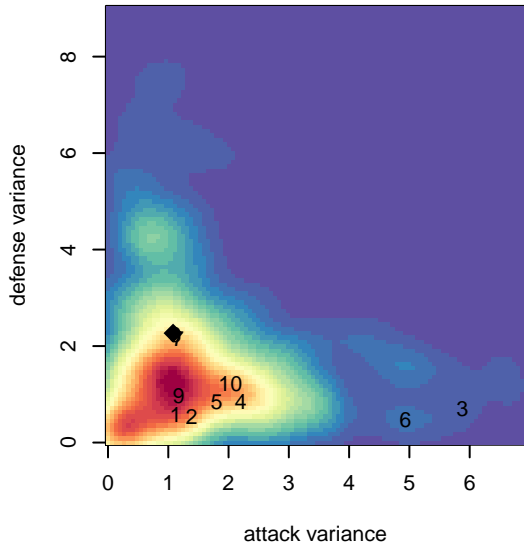

RSA Elite G04

Rainier Soccer Alliance
 Puyallup, WA
 G04 total strength=751
 attack=0.9 defense=0.79
 fall league = PSPL Copa U13
 spr league = Spr PSPL Classic 2 U13

alt names used:
 RAINIER SOCCER ALLIANCERSA ELITE G04
 RSA Elite G04/05
 RSA Elite G04-05
 RSA Elite G04
 RSA Elite G04/05
 RSA ELITE G04/05 (WA)

**attack and defense variance (black dot)
relative to other teams
and top 10 in region**

**attack and defense rating
relative to others at age
and all opponents in last 13 months**

Performance relative to 13 month average