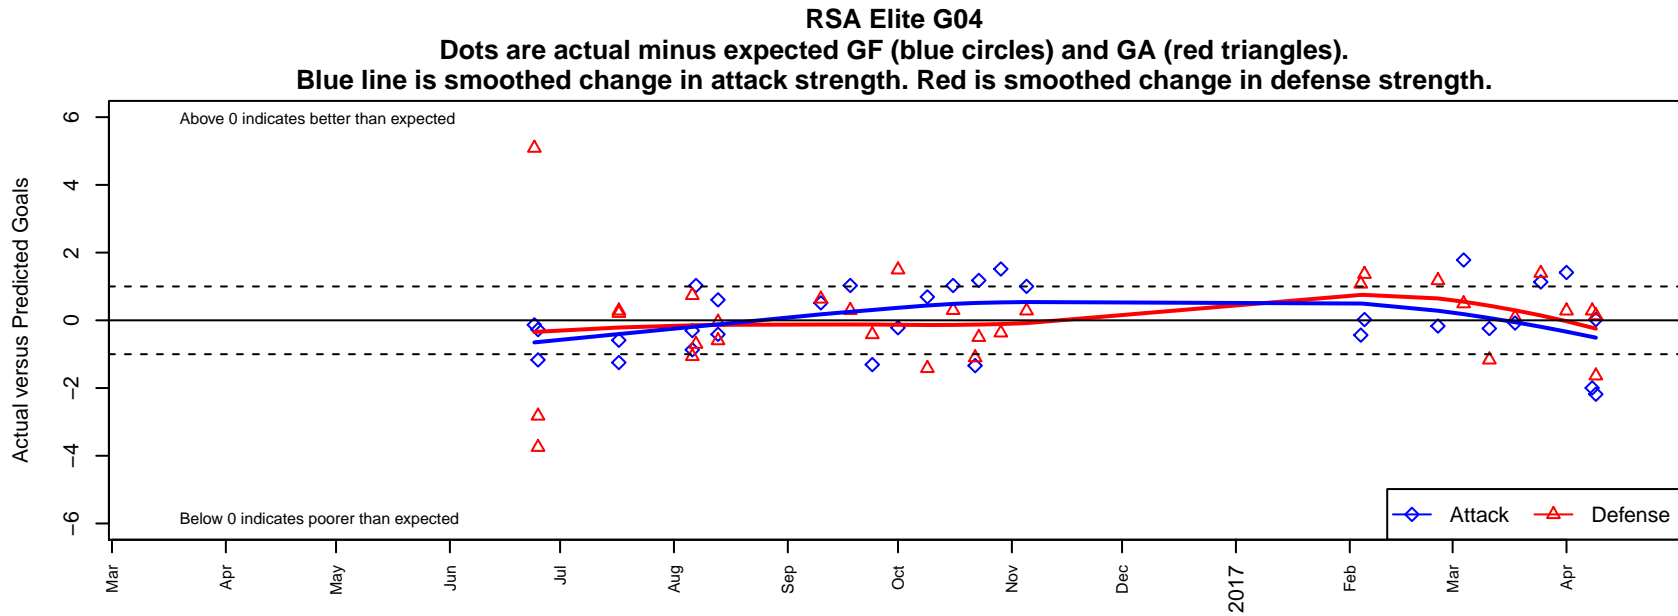

RSA Elite G04

Rainier Soccer Alliance
 Puyallup, WA
 G04 total strength=751
 attack=0.9 defense=0.79
 fall league = PSPL Copa U13
 spr league = Spr PSPL Classic 2 U13

alt names used:
 RAINIER SOCCER ALLIANCERSA ELITE G04
 RSA Elite G04/05
 RSA Elite G04-05
 RSA Elite G04
 RSA Elite G04/05
 RSA ELITE G04/05 (WA)

**attack and defense variance (black dot)
relative to other teams
and top 10 in region**

**attack and defense rating
relative to others at age
and all opponents in last 13 months**

Performance relative to 13 month average