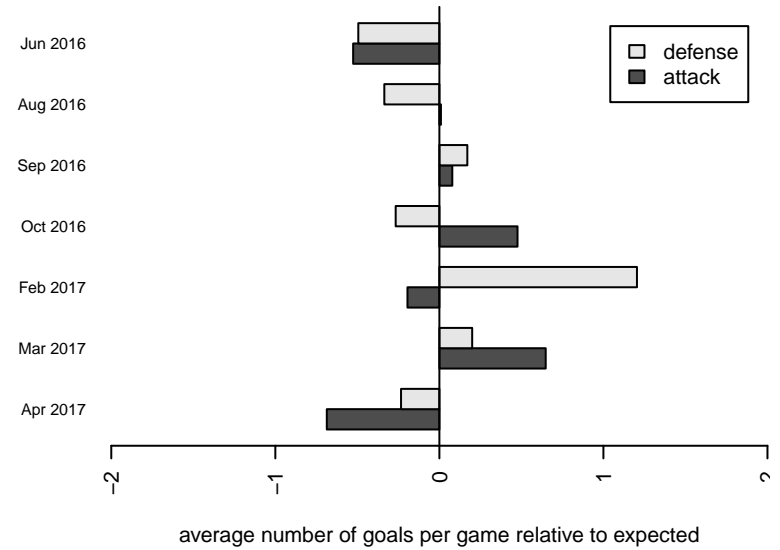

Performance relative to 13 month average