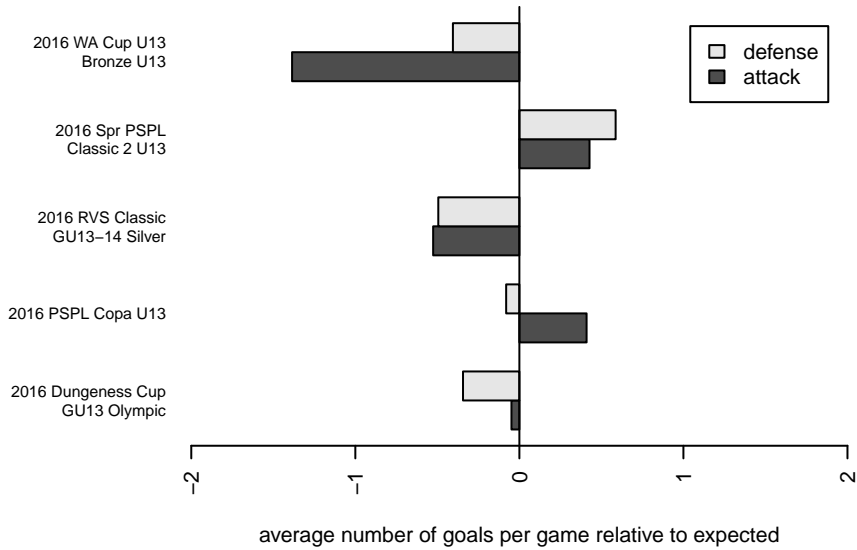

Venues played:
 2016 RVS Classic GU13-14 Silver
 2016 KITG GU13 Red
 2016 Dungeness Cup GU13 Olympic
 2016 Central WA Super Cup U13 Gold
 2016 PSPL Copa U13
 2016 Spr PSPL Classic 2 U13
 2016 WA Cup U13 Bronze U13

**attack and defense variance (black dot)
relative to other teams
and top 10 in region**

**attack and defense rating
relative to others at age
and all opponents in last 13 months**

Performance relative to 13 month average